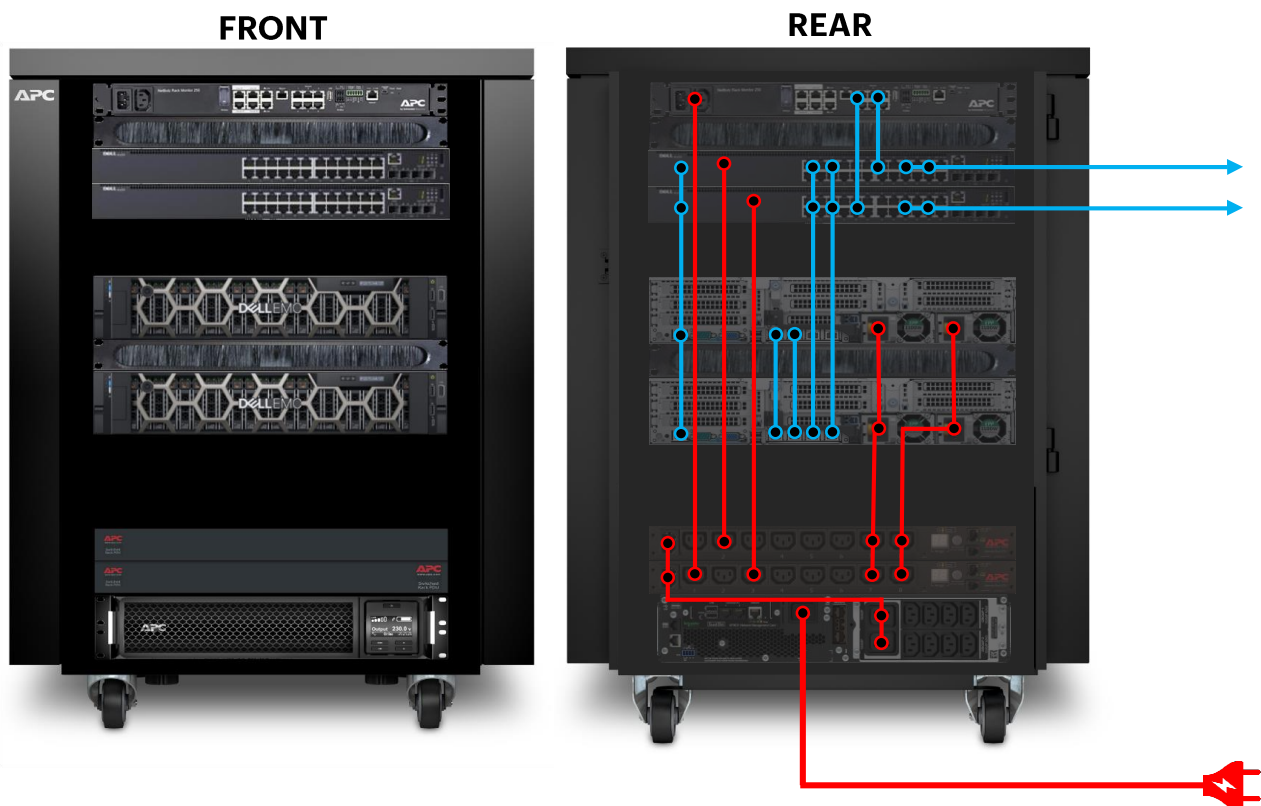

# BRANCH IN A BOX

### All hardware components included – ready to power up

- Physical enclosure, UPS, PDU, Cooling, environmental monitoring and Security and Management Software.
- Two Dell EMC servers including system memory, disk drives and/ or solid-state disks
- Two Dell EMC network switches

### All operational software pre-installed and ready to boot

- VMware vSphere or Microsoft Hyper-V hypervisor
- StorMagic SvSAN software, including mirroring for high-availability

Components	Qty	Product	Description
HCI Appliance	2	<a href="#">SM740HCI</a>	StorMagic Dell EMC R740 Hyperconverged Appliance
Network Switch	2	<a href="#">N1524P</a>	Dell EMC Hero Smart Value Flexi   Networking N1524P
Rack	1	<a href="#">AR4018SPX429</a>	NetShelter CX 18U Secure Soundproof enclosure
UPS	1	<a href="#">SRT3000RMXLINC</a>	APC Smart-UPS SRT 3000VA RM 230V Network Card
PDU	2	<a href="#">AP7921B</a>	RACK PDU, SWITCHED, 1U, 16A, 208/230V, (8)C13
Access Control	1	<a href="#">NBACS125</a>	NetBotz 125kHz Rack Access Control
Access Control	1	AR4602A	NetShelter CX High Security Handle Adapter Kit
Cable Management	1	<a href="#">AR8429</a>	Horizontal Cable Organizer 1U w/brush strip
Power Cord Kit	1	<a href="#">AP8704R-WW</a>	Power Cord Kit (6 ea), Locking, C13 to C14 (90 Degree), 1.2m
Cooling	1	<a href="#">AR4703</a>	NetShelter CX Fan Booster Ki
Dust Filter	1	<a href="#">AR4701</a>	Dust Filter Pack NetShelter CX Mini, 18U & 24U - Includes 2 Small Filters