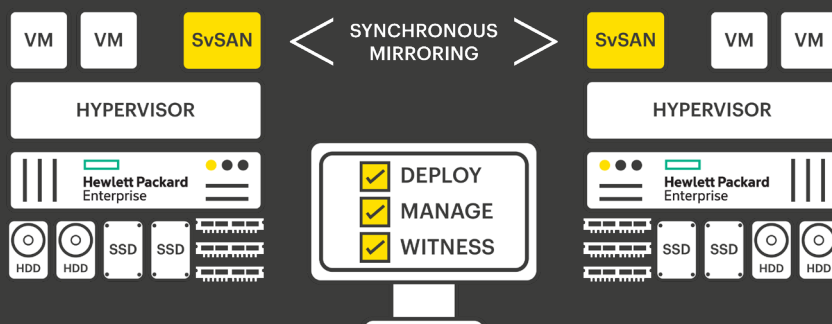

STORMAGIC ON HPE COMPLETE

StorMagic is part of the [HPE Complete program](#), and therefore buying SvSAN on HPE servers is a very simple process. You can buy StorMagic and HPE as a complete end-to-end, validated solution, as one single product order with HPE.

The complete solution is available for HPE partners to configure and purchase through the HPE OCA tool. For StorMagic partners, additional HPE resources and tools are available on the [StorMagic Partner Portal](#).

WHY SvSAN ON HPE SERVERS?

- SvSAN compliments the ProLiant and Edgelines ranges, delivering 100% uptime on the leanest possible IT

- Super lightweight software-defined storage allows you to harness the advanced performance of HPE servers, while still cutting your CAPEX and OPEX costs
- One validated, end-to-end solution that is specifically designed for the edge

For more information on SvSAN on HPE servers, check out our full [HPE technology partner page](#).

THE PERFECT REPLACEMENT FOR EXISTING STOREVIRTUAL CUSTOMERS

Since the EOL of StoreVirtual in December 2019, StorMagic SvSAN has become the only VSA offering from HPE. SvSAN is a direct replacement for StoreVirtual and is designed for the edge sites, whose needs cannot be met with HPE Simplivity HCI. You can find StorMagic solutions available from HPE at [StorMagic via HPE](#).

For a complete comparison guide for StorMagic SvSAN and StoreVirtual or a Migration Guide please email sales@stormagic.com.

A typical two-node SvSAN configuration with HPE servers

StorMagic
Unit 4, Eastgate
Office Centre
Eastgate Road
Bristol
BS5 6XX
United Kingdom

+44 (0) 117 952 7396
sales@stormagic.com

www.stormagic.com