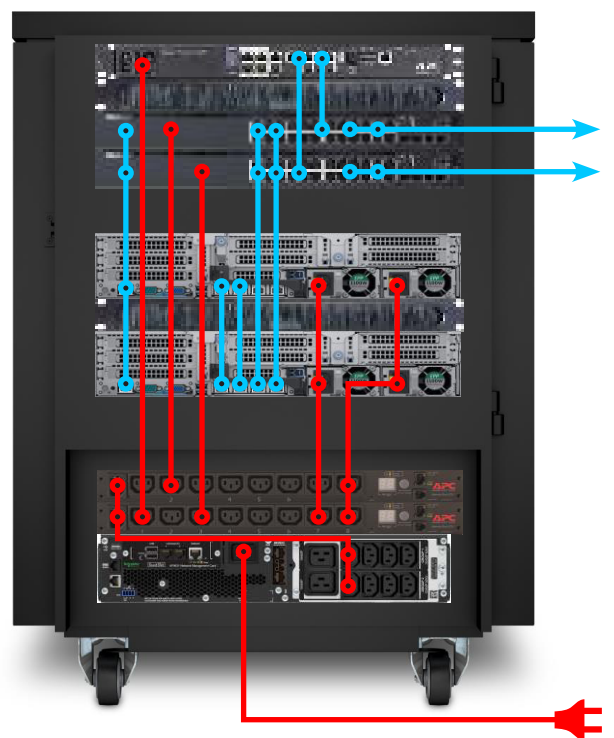

### BRANCH IN A BOX

#### ALL HARDWARE COMPONENTS INCLUDED - READY TO POWER UP

- Physical enclosure, UPS, PDU, Cooling, environmental monitoring and Security and Management Software
- Two Dell EMC servers including system memory, disk drives and/ or solid-state disks
- Two Dell EMC network switches

#### ALL OPERATIONAL SOFTWARE PRE-INSTALLED AND READY TO BOOT

- VMware vSphere or Microsoft Hyper-V hypervisor
- StorMagic SvSAN software, including mirroring for high-availability

COMPONENTS	QTY	PRODUCT	DESCRIPTION
HCI Appliance	2	<a href="#">SM740HCI</a>	StorMagic Dell EMC R740 Hyperconverged Appliance
Network Switch	2	<a href="#">N1524P</a>	Dell EMC Hero Smart Value Flexi Networking N1524P
Rack	1	<a href="#">AR4018SPX429</a>	NetShelter CX 18U Soundproof enclosure
UPS	1	<a href="#">SRT3000ORMXLINC</a>	APC Smart-UPS SRT 3000VA RM 230V Network Card
PDU	2	<a href="#">AP7921B</a>	Rack PDU, SWITCHED, 1U, 16A, 208/230V, (8)C13
Access Control	1	<a href="#">NBACS125</a>	NetBotz 125kHz Rack Access Control
Access Control	1	AR4602A	NetShelter CX High Security Handle Adapter Kit
Cable Management	1	<a href="#">AR8429</a>	Horizontal Cable Organizer 1U w/brush strip
Power Cord Kit	1	<a href="#">AP8704R-WW</a>	Power Cord Kit (6 ea), Locking, C13 to C14 (90 Degree), 1.2m
Cooling	1	<a href="#">AR4703</a>	NetShelter CX Fan Booster Ki
Dust Filter	1	<a href="#">AR4701</a>	Dust Filter Pack NetShelter CX Mini, 18U & 24U - includes 2 Small Filters