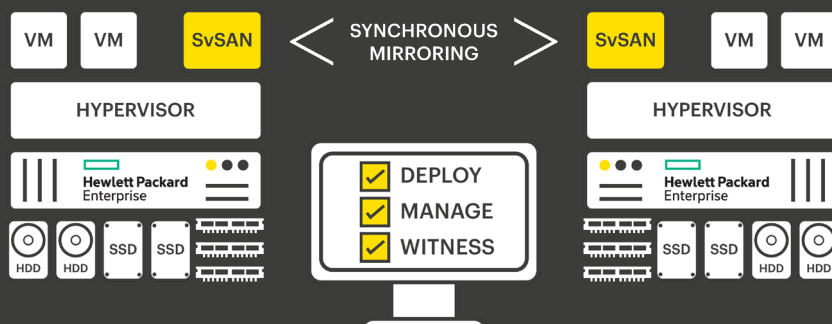

STORMAGIC ON HPE COMPLETE

StorMagic is part of the HPE complete program, and therefore buying SvSAN on HPE servers is a very simple process. You can buy StorMagic and HPE as a complete end-to-end, validated solution, as one single product order with HPE.

The complete solution is available for HPE partners to configure and purchase through the HPE OCA tool. For StorMagic partners, additional HPE resources and tools are available on the [StorMagic Partner Portal](#).

WHY SvSAN ON HPE SERVERS?

- SvSAN compliments the ProLiant and Edgelines ranges, delivering 100% uptime on the leanest possible IT

- Super lightweight software-defined storage allows you to harness the advanced performance of HPE servers, while still cutting your CAPEX and OPEX costs
- One validated, end-to-end solution that is specifically designed for the edge

For more information on SvSAN on HPE servers, check out our full [HPE technology partner page](#).

THE PERFECT REPLACEMENT FOR EXISTING STOREVIRTUAL CUSTOMERS

Since the EOL of StoreVirtual in December 2019, StorMagic SvSAN has become the only VSA offering from HPE. SvSAN is a direct replacement for StoreVirtual and is designed for the edge sites, whose needs cannot be met with HPE Simplivity HCI.

For a complete comparison guide for StorMagic SvSAN and StoreVirtual or a Migration Guide please email sales@stormagic.com.

A typical two-node SvSAN configuration with HPE servers

StorMagic
Unit 4, Eastgate
Office Centre
Eastgate Road
Bristol
BS5 6XX
United Kingdom

+44 (0) 117 952 7396
sales@stormagic.com

www.stormagic.com